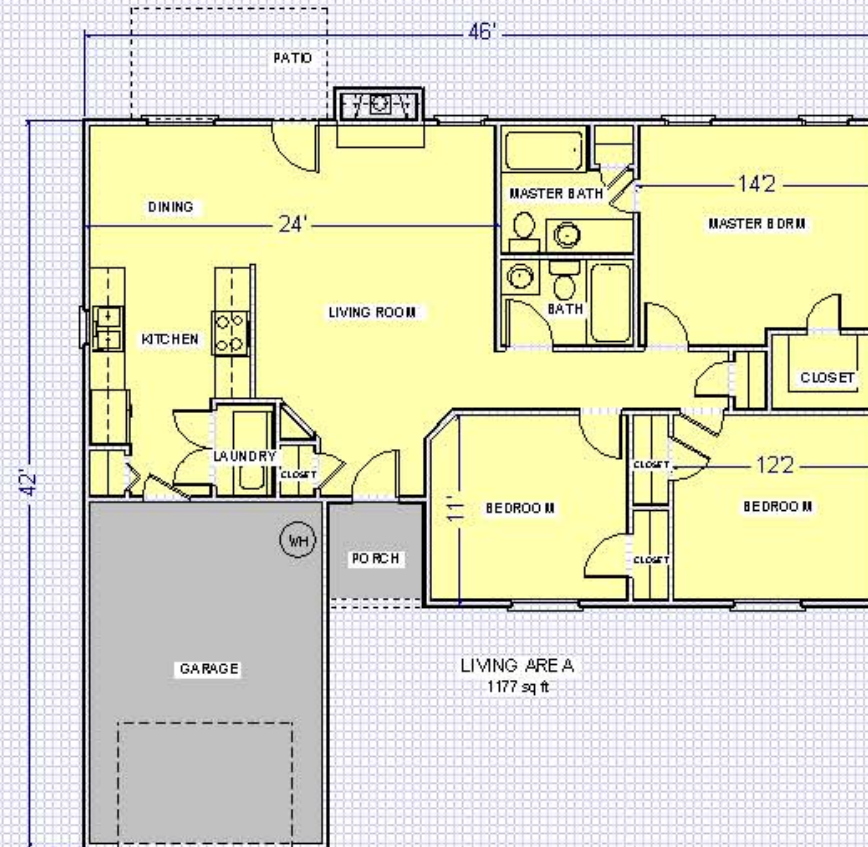

PLAN # 1177

	AREA	Sq Ft
Charles Temples 850-894-3070 www.floridcontractors.net	Conditioned Space	1177
	Covered Porches	36
	Garage	280
	Total Sq Ft Under Roof	1493