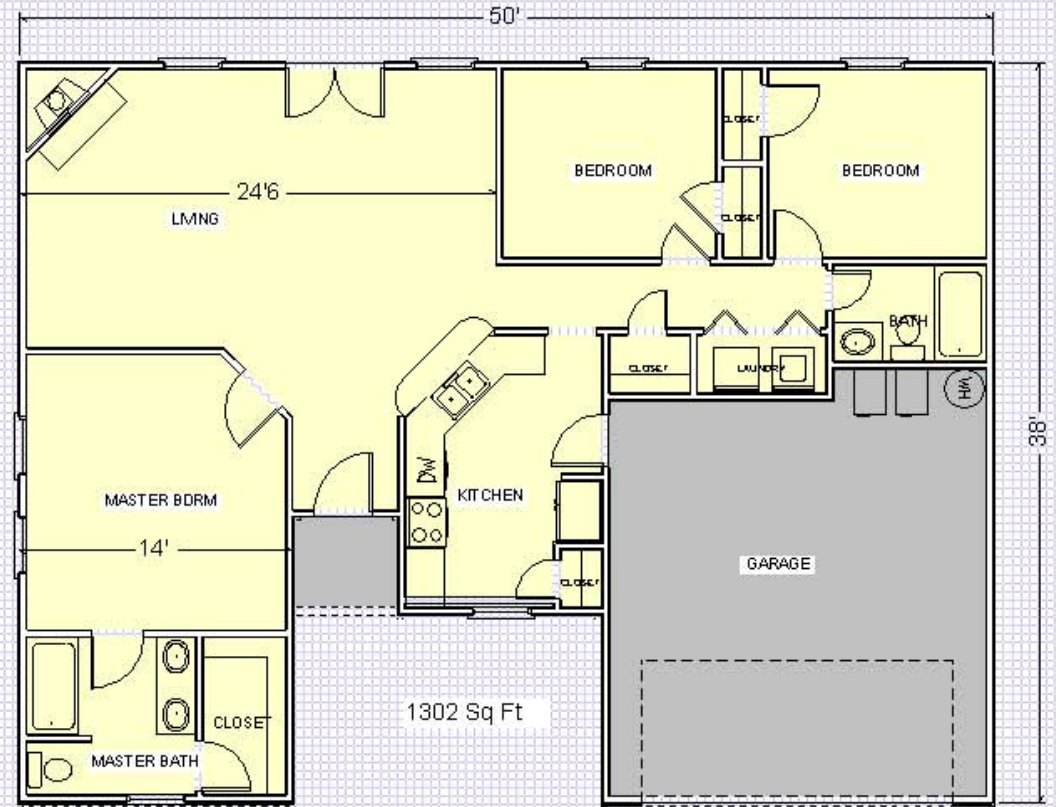

PLAN # 1302

Charles Temples 850-894-3070 www.floridacontractors.net	AREA	Sq Ft
	Conditioned Space	1302
	Covered Porches	28
	Garage	420
	Total Sq Ft Under Roof	1750