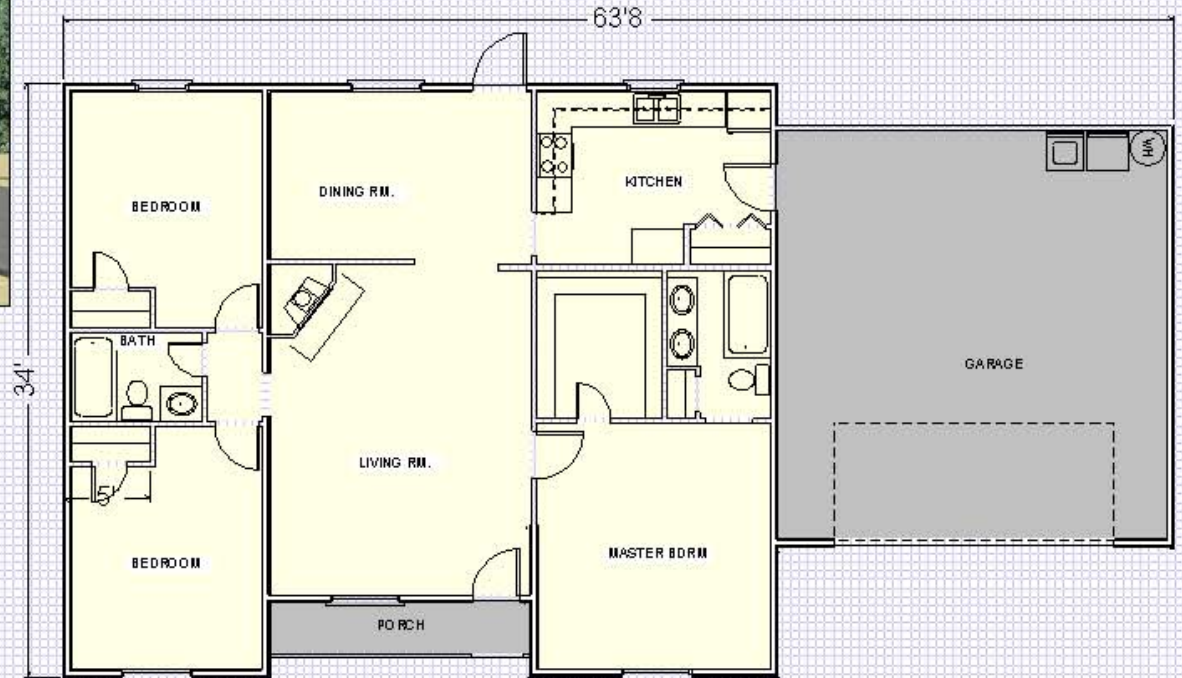

# PLAN # 1307

# ORCHARD

Charles Temples 850-894-3070 <a href="http://www.floridcontractors.net">www.floridcontractors.net</a>	<b>AREA</b>	<b>Sq Ft</b>
	Conditioned Space	1307
	Covered Porches	60
	Garage	552
	<b>Total Sq Ft Under Roof</b>	<b>1919</b>