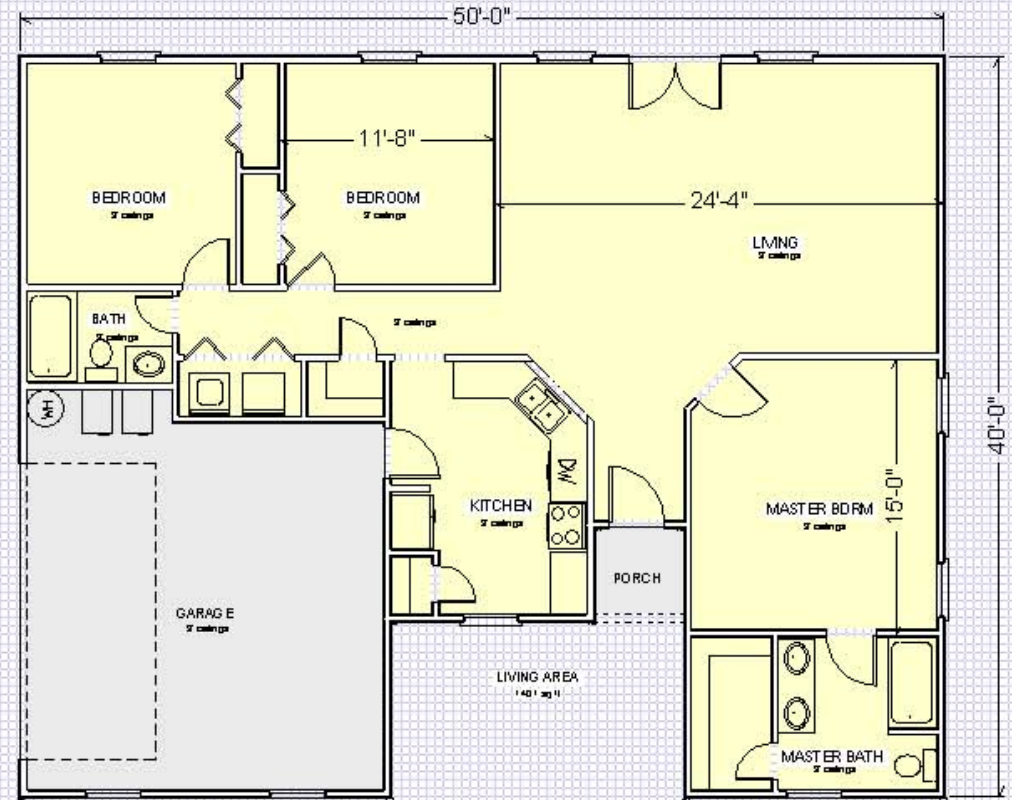

# PLAN # 1401

Charles Temple 850-894-3070 <a href="http://www.floridcontractors.net">www.floridcontractors.net</a>	<b>AREA</b>	<b>Sq Ft</b>	
	Conditioned Space	1401	
	Covered Porches	26	
	Garage	421	
	<b>Total Sq Ft Under Roof</b>	<b>1848</b>	