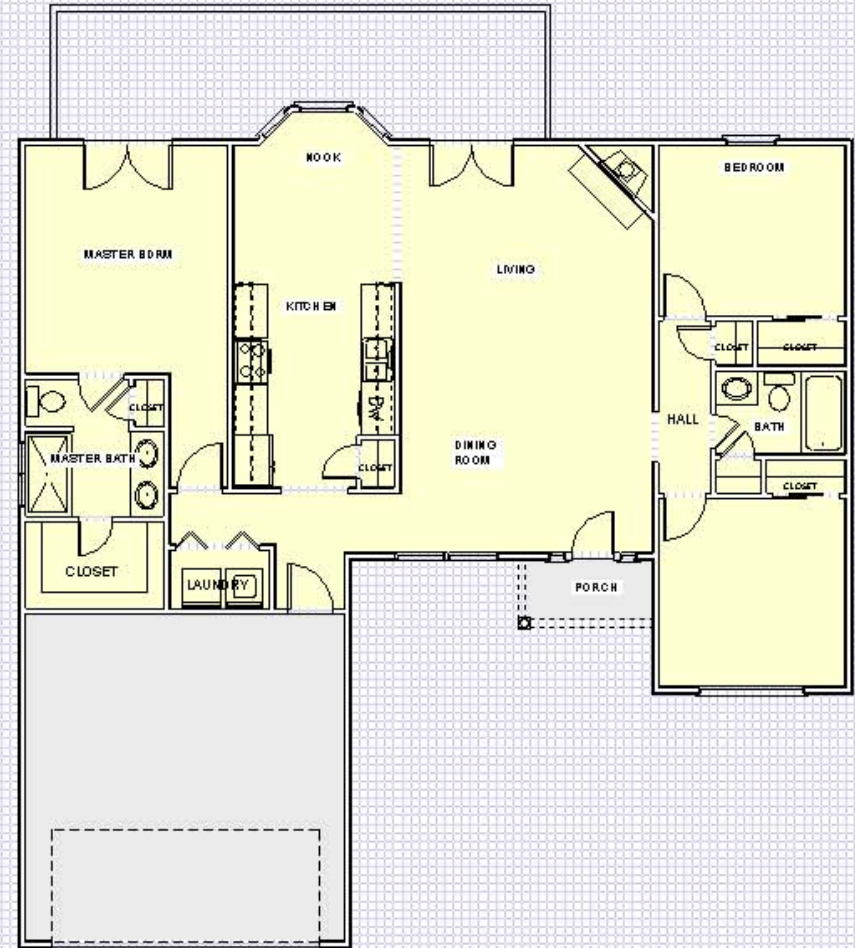

PLAN # 1404

Charles Temples 850-894-3070 www.floridacontractors.net	AREA	Sq Ft	
	Conditioned Space	1404	
	Covered Porches	32	
	Garage	400	
Total Sq Ft Under Roof		1836	