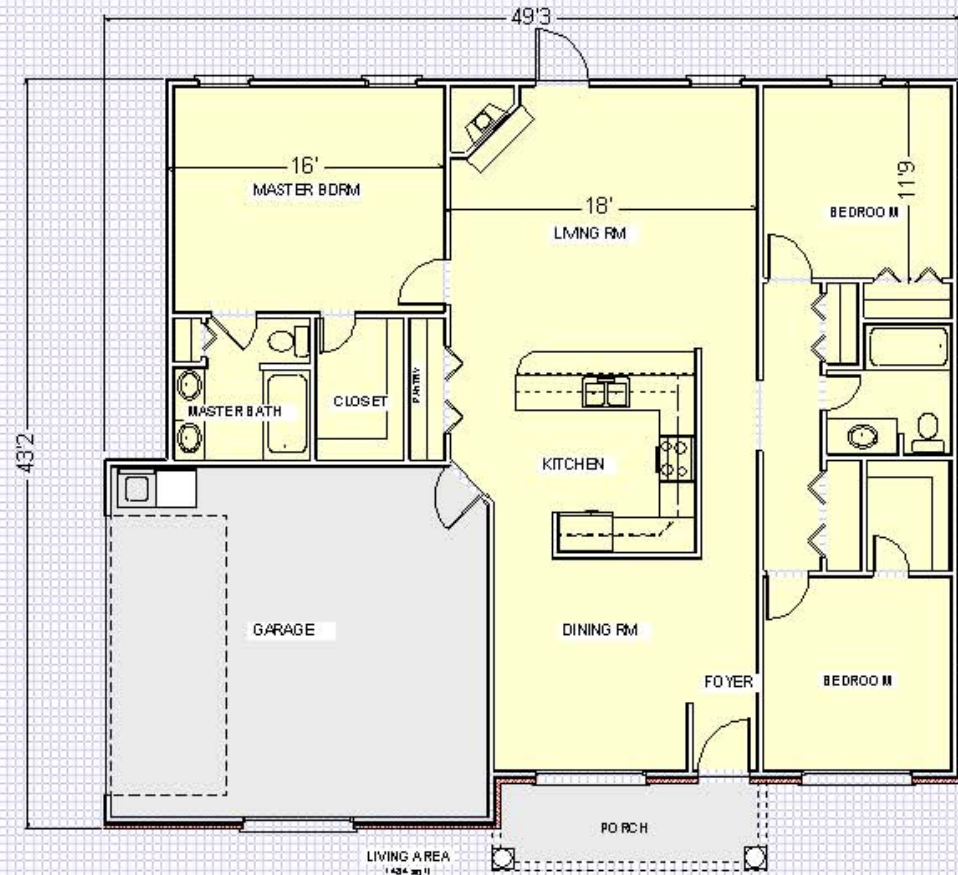

# PLAN # 1484

Charles Temples 850-894-3070 <a href="http://www.floridacontractors.net">www.floridacontractors.net</a>	<b>AREA</b>	<b>Sq Ft</b>	
	Conditioned Space	1484	
	Covered Porches	82	
	Garage	457	
	<b>Total Sq Ft Under Roof</b>	<b>2023</b>	