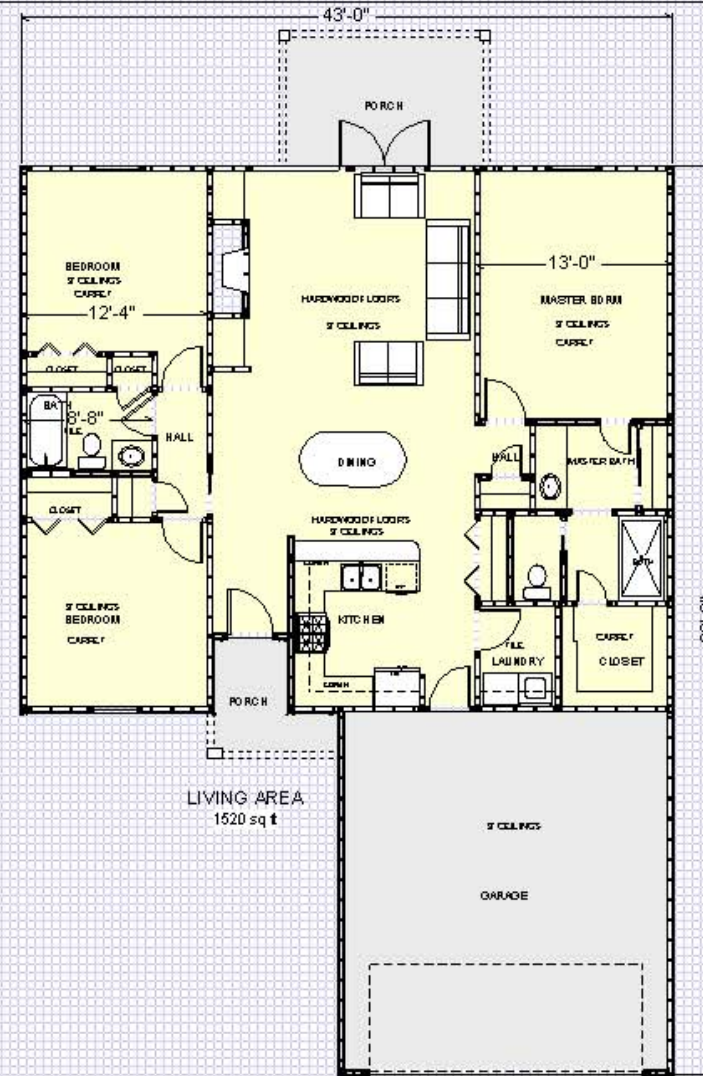

# PLAN # 1520

Charles Temples 850-894-3070 <a href="http://www.floridacontractors.net">www.floridacontractors.net</a>	<b>AREA</b>	<b>Sq Ft</b>	
	Conditioned Space	1520	
	Covered Porches	173	
	Garage	531	
	<b>Total Sq Ft Under Roof</b>	<b>2224</b>	